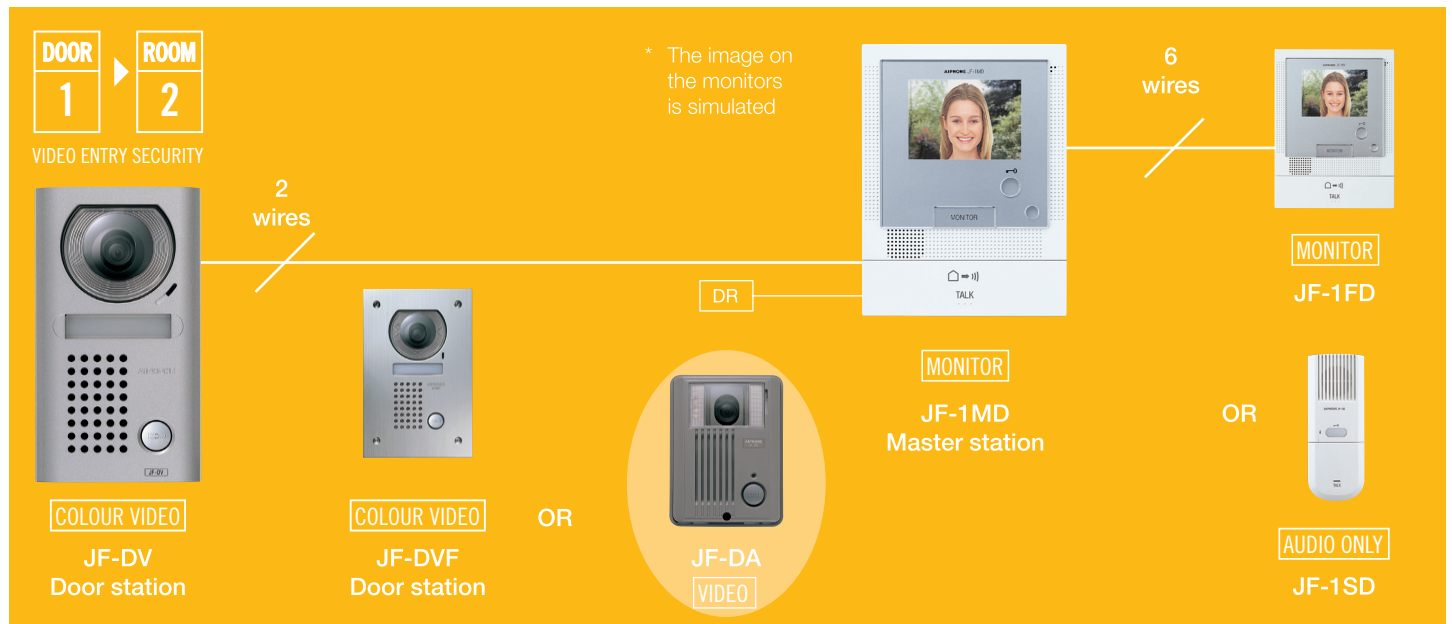

## JF Series

Video Sentry  
1 entry and 2 stations

**Compact Handsfree Colour  
Audio Video Entry Security Intercom**

## Features

- 1 video door station and up to two internal stations
- Clear crisp colour image with 90mm TFT colour LCD
- Handsfree communications to door station
- Choice of 3 door stations including vandal resistant flush and surface mount models
- White LED illumination for low light viewing
- Option switch (requires additional wiring)

## Cables

1.00mm poly jacketed PE (polyethylene) (KBWIRE) insulation cable should be used. If PVC cable is used, maximum distance from door to farthest monitor is 30m. PVC cable must not be used underground.

## Specification

<b>Power Source</b>	18 volts DC 18VDC1300 Two Monitors
<b>Video Monitor</b>	3 1/2" TFT Colour LCD
<b>Call-in</b>	Chime, image and Audio
<b>Night viewing</b>	White light projected up to 30cm, from camera. Background scene beyond 30cm, cannot be seen.
<b>Door Release</b>	12v AC/DC 500mA contact rating
<b>Wiring</b>	2 parallel wires to door 6 wires in loop between rooms
<b>Distance</b>	1.00mm dia PE
Door to master	100m
Master to farthest sub	100m
Master station to Power supply	10m